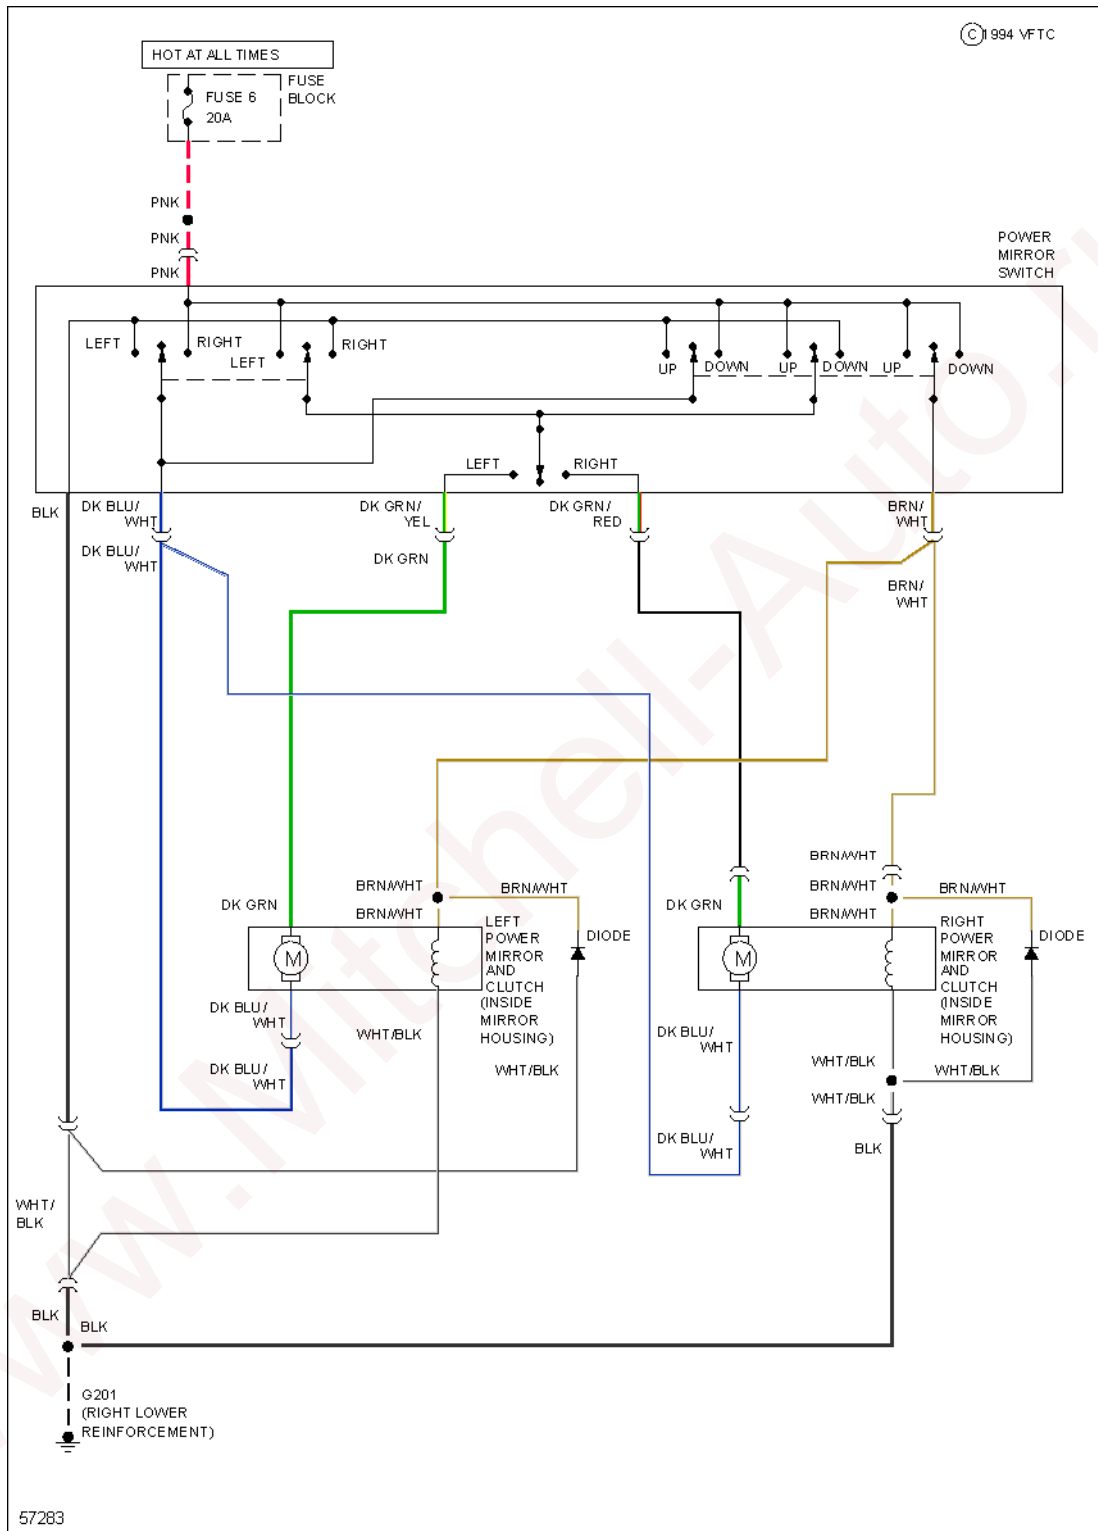

## 1985 System Wiring Diagrams Dodge - Caravan/Mini Ram Van

Fig. 8: Power Mirror Circuit