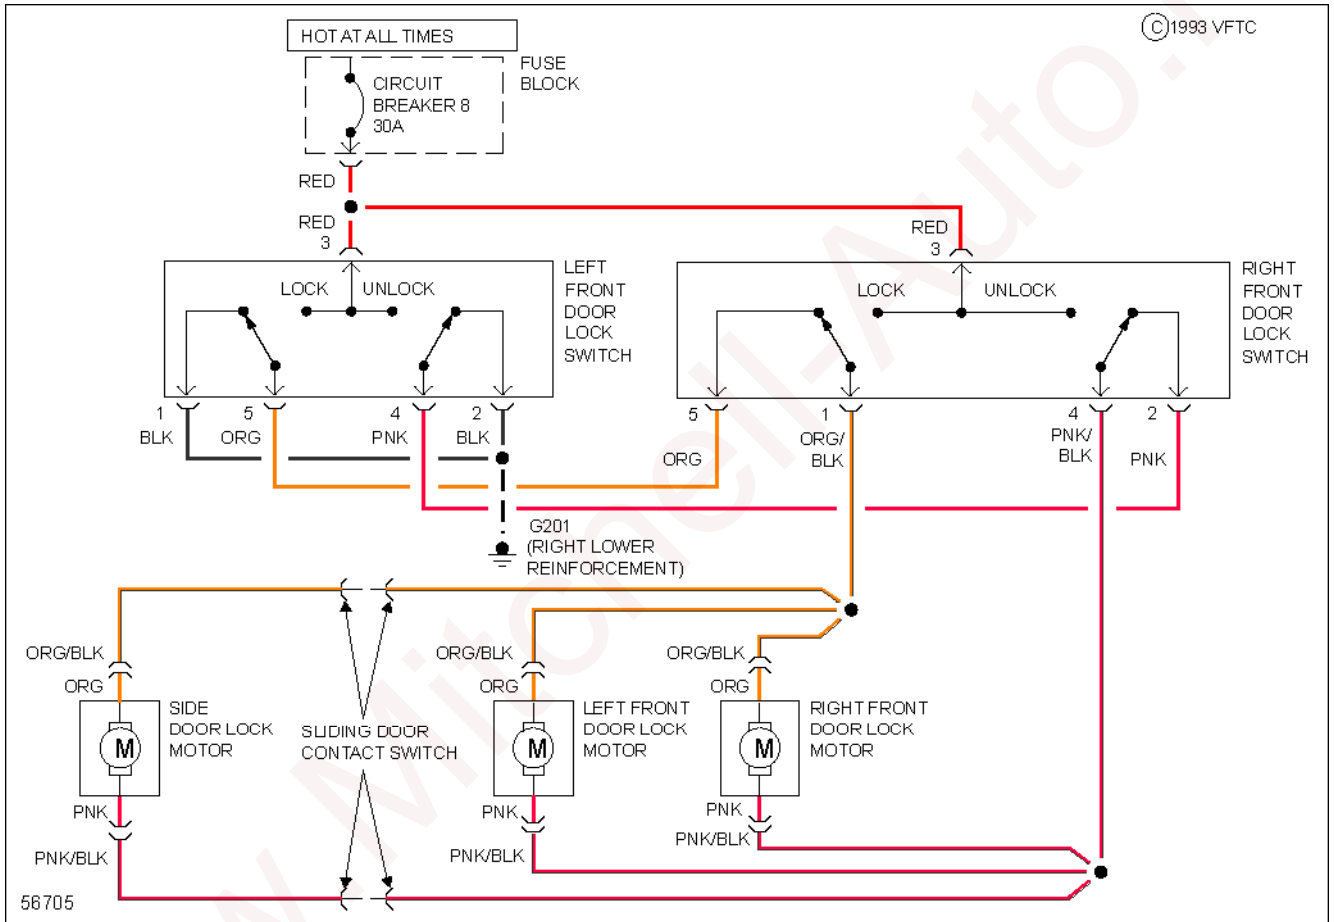

# 1985 Dodge Caravan LE

1985 System Wiring Diagrams Dodge - Caravan/Mini Ram Van

Fig. 7: Power Door Lock Circuit