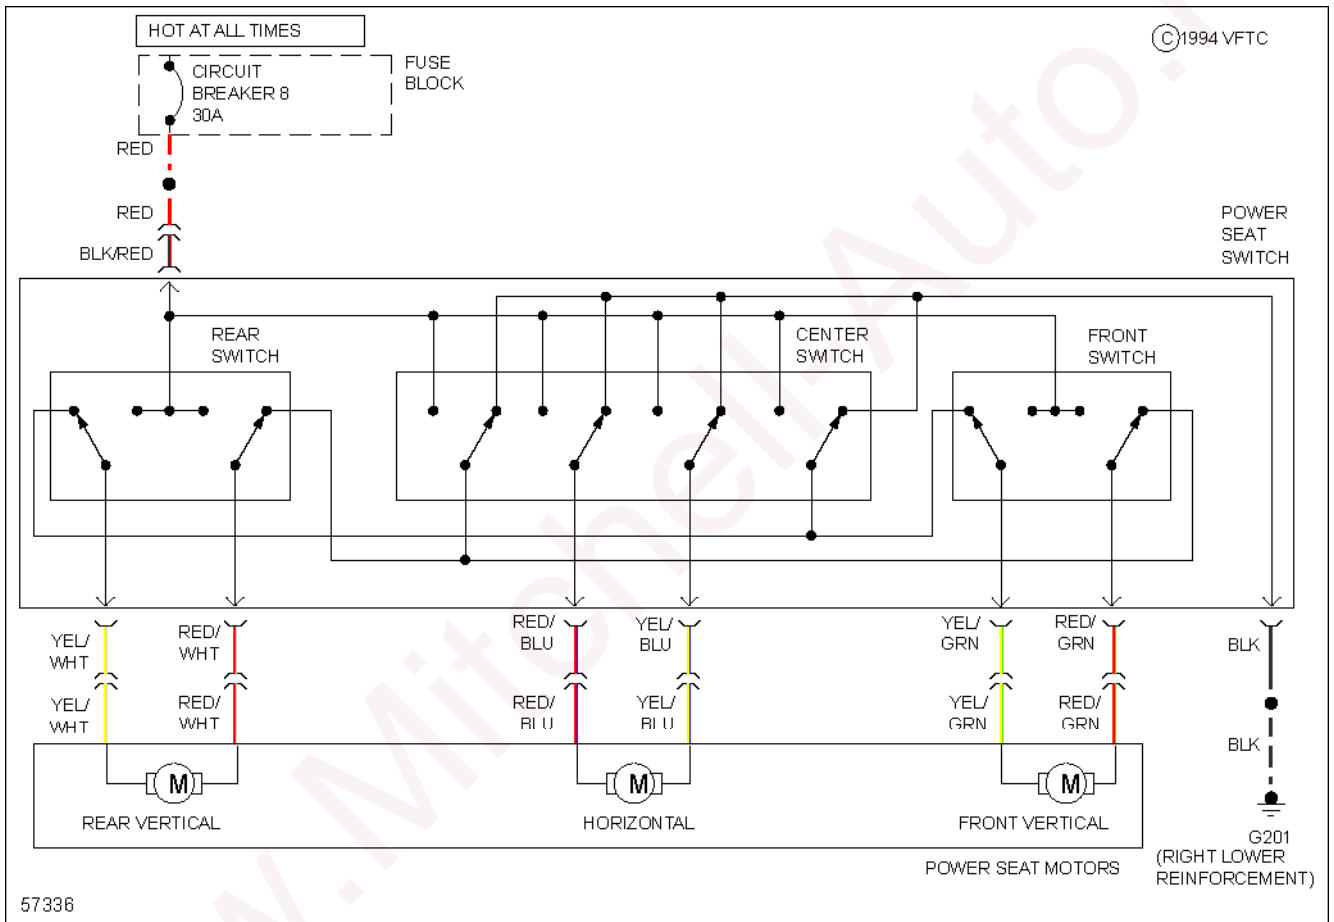

# 1985 Dodge Caravan LE

1985 System Wiring Diagrams Dodge - Caravan/Mini Ram Van

Fig. 9: Power Seat Circuits