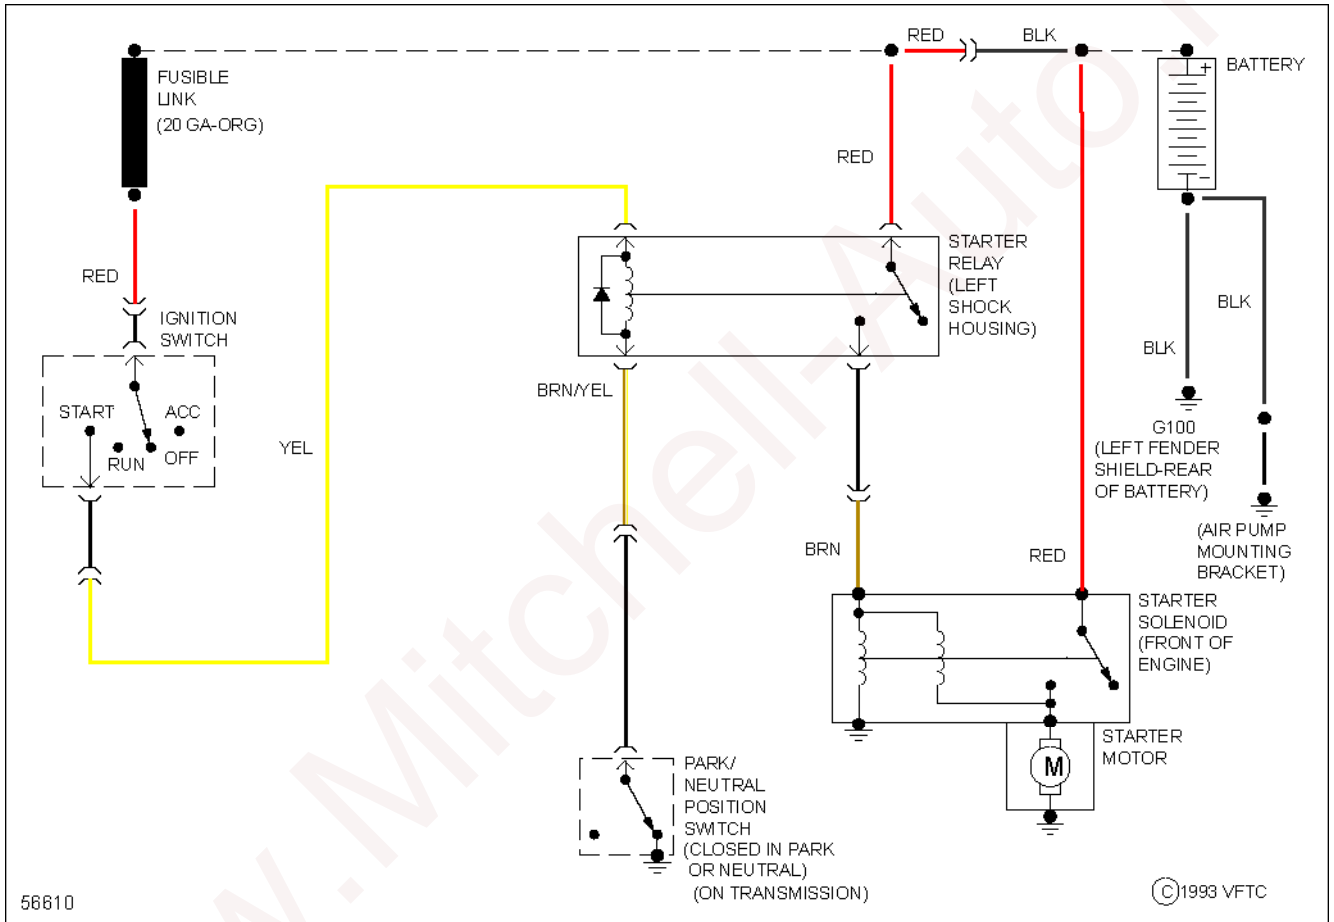

# 1985 Dodge Caravan LE

1985 System Wiring Diagrams Dodge - Caravan/Mini Ram Van

Fig. 16: 2.6L, Starting Circuit