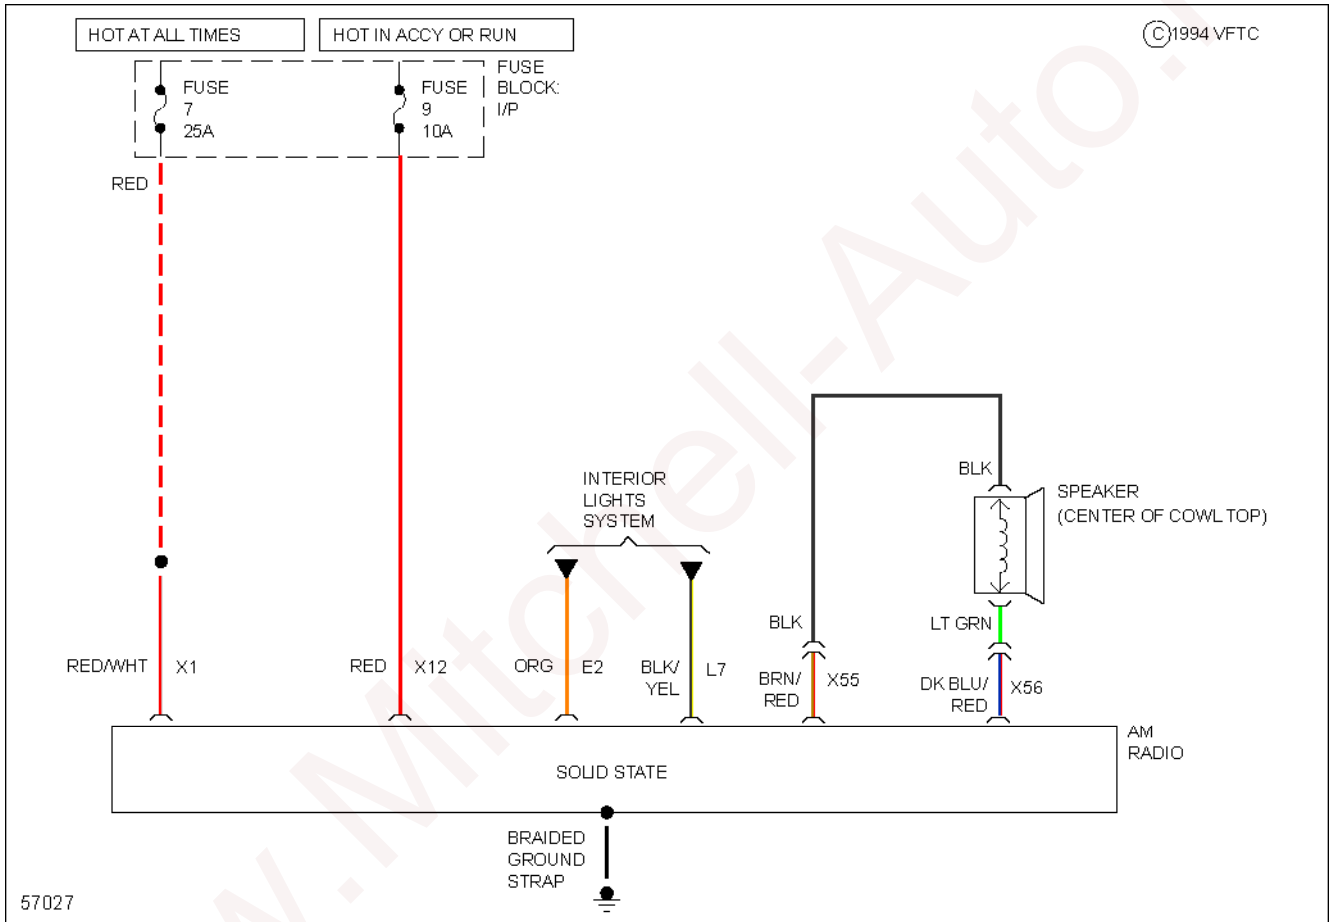

1985 Dodge Caravan LE

1985 System Wiring Diagrams Dodge - Caravan/Mini Ram Van