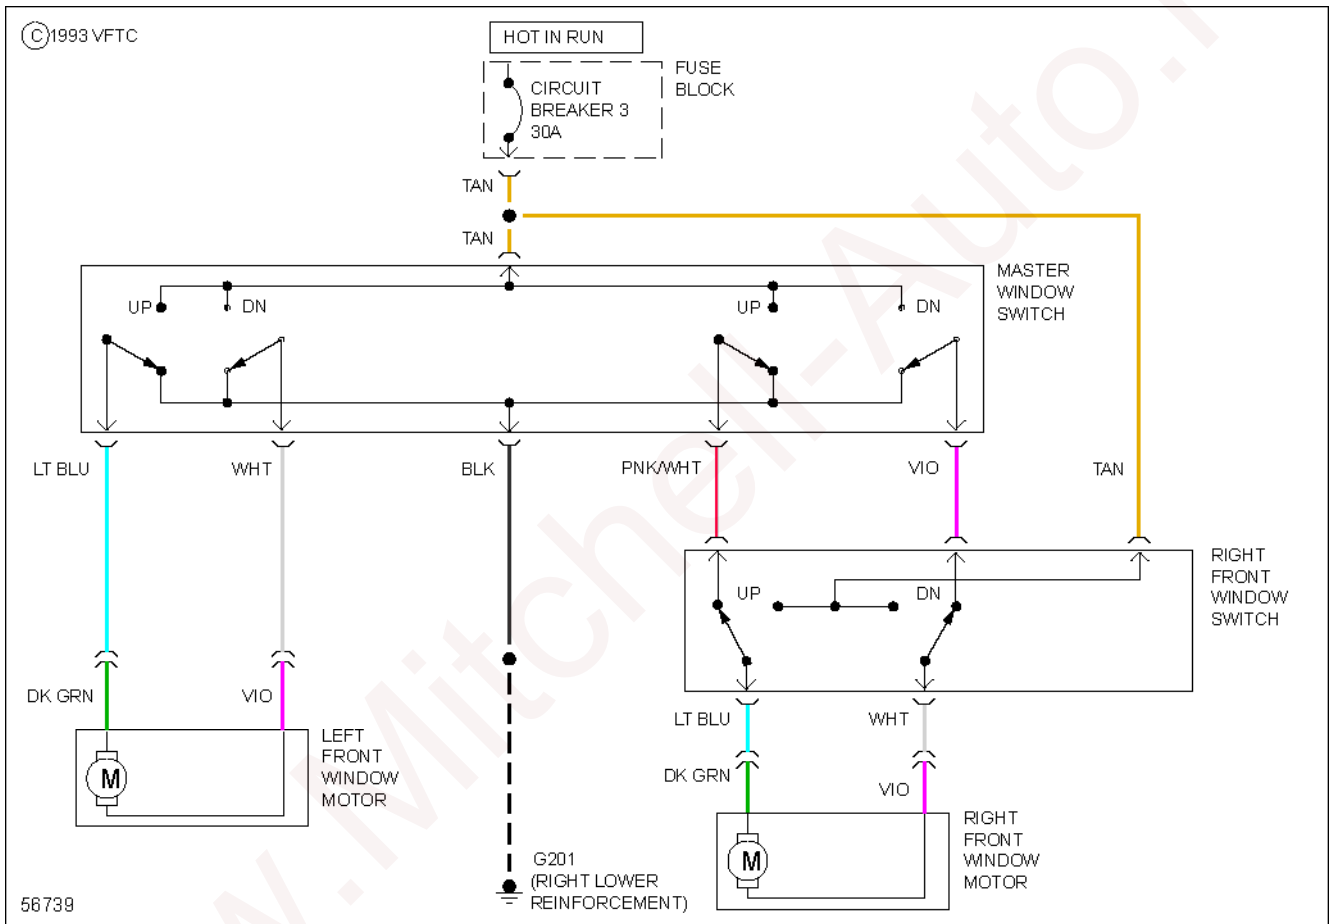

# 1985 Dodge Caravan LE

1985 System Wiring Diagrams Dodge - Caravan/Mini Ram Van

Fig. 10: Power Window Circuit