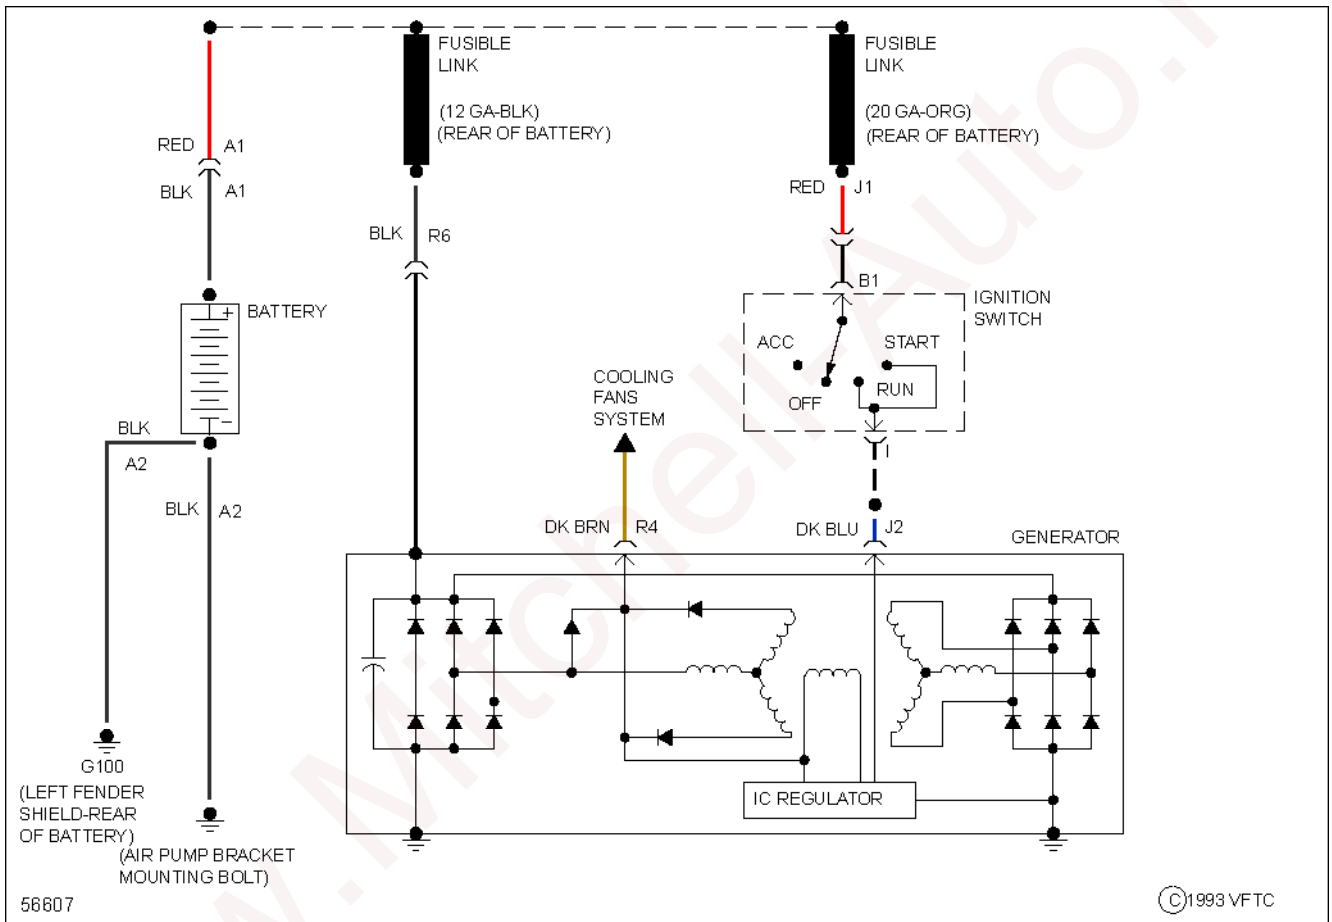

1985 Dodge Caravan LE

1985 System Wiring Diagrams Dodge - Caravan/Mini Ram Van