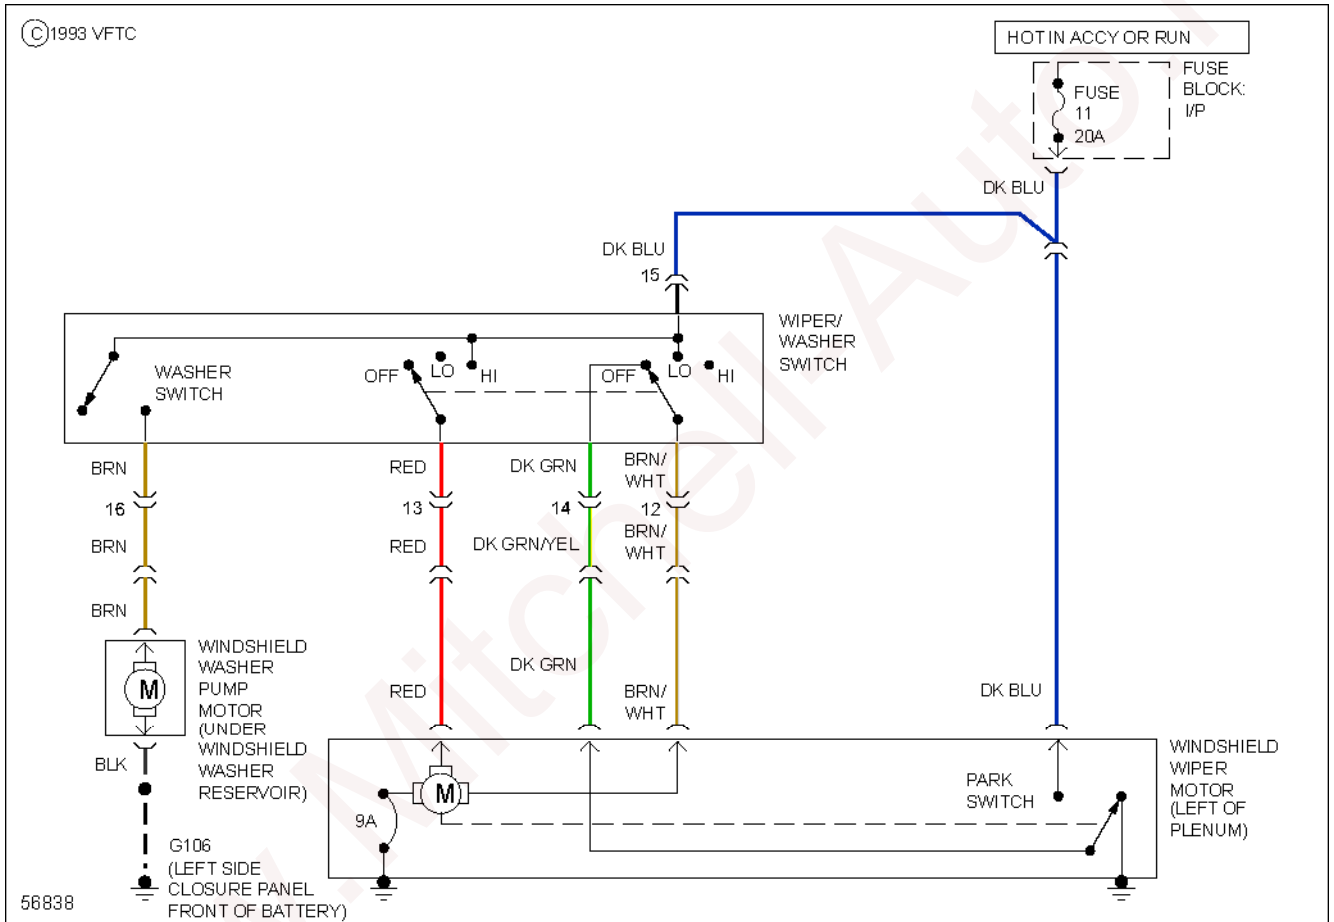

1985 Dodge Caravan LE

1985 System Wiring Diagrams Dodge - Caravan/Mini Ram Van

Fig. 18: 2-Speed Wiper/Washer Circuit