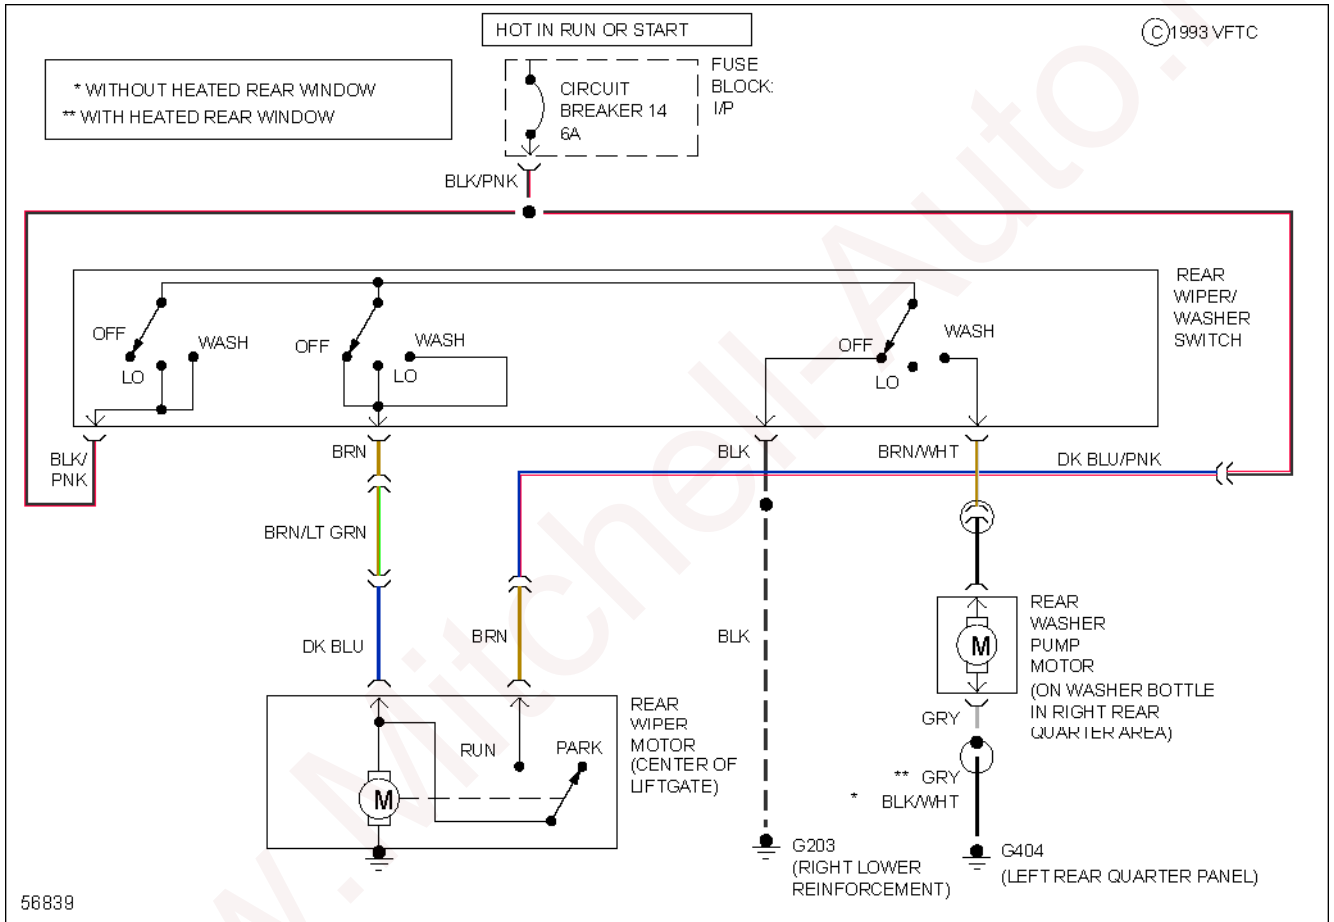

Fig. 19: Interval Wiper/Washer Circuit

1985 Dodge Caravan LE

1985 System Wiring Diagrams Dodge - Caravan/Mini Ram Van

Fig. 20: Rear Wiper/Washer Circuit