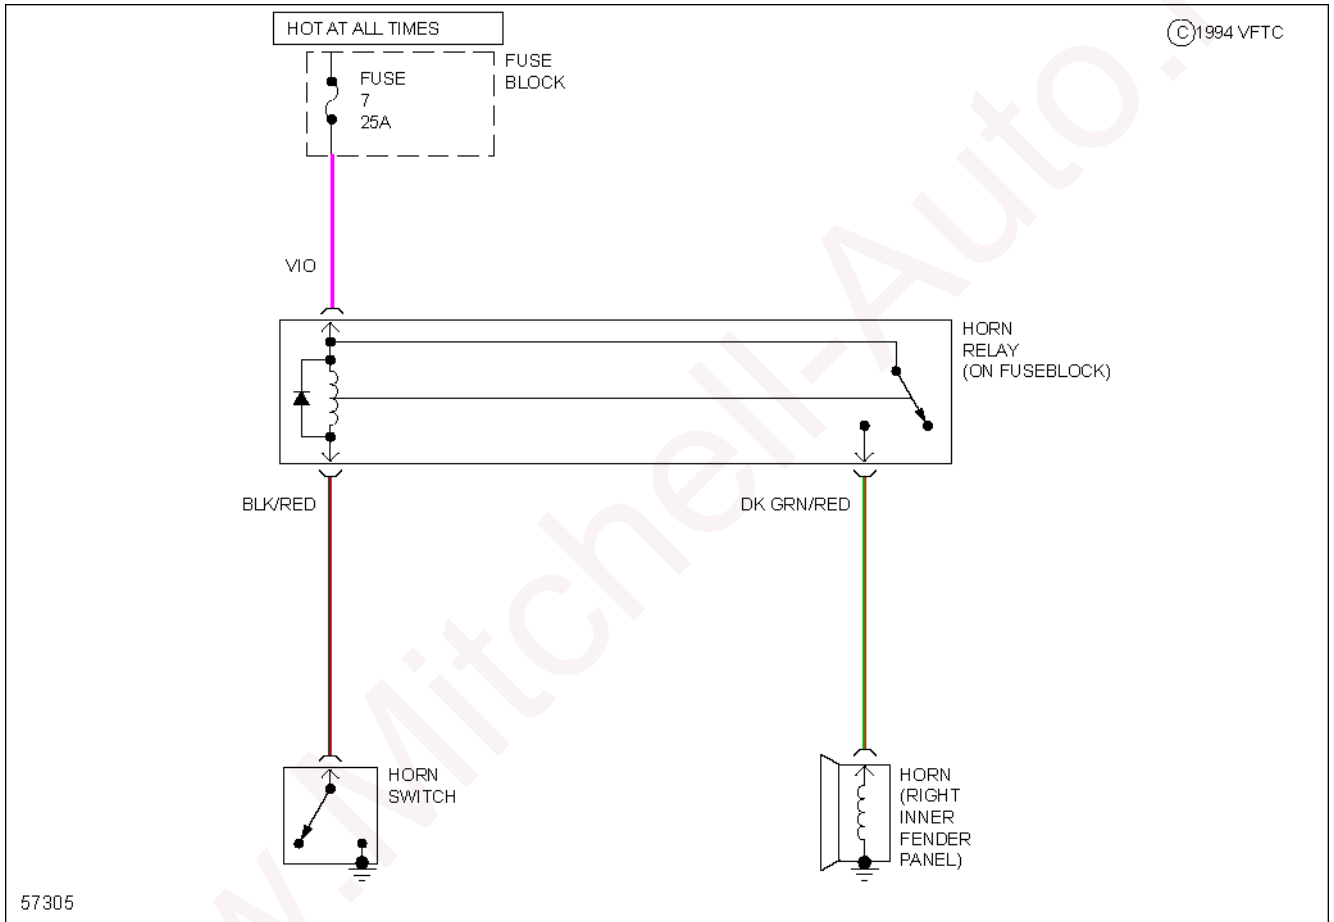

Fig. 5: Horn Circuit, W/ Dual Horns

1985 Dodge Caravan LE

1985 System Wiring Diagrams Dodge - Caravan/Mini Ram Van

Fig. 6: Horn Circuit, W/ Single Horn

POWER DOOR LOCKS