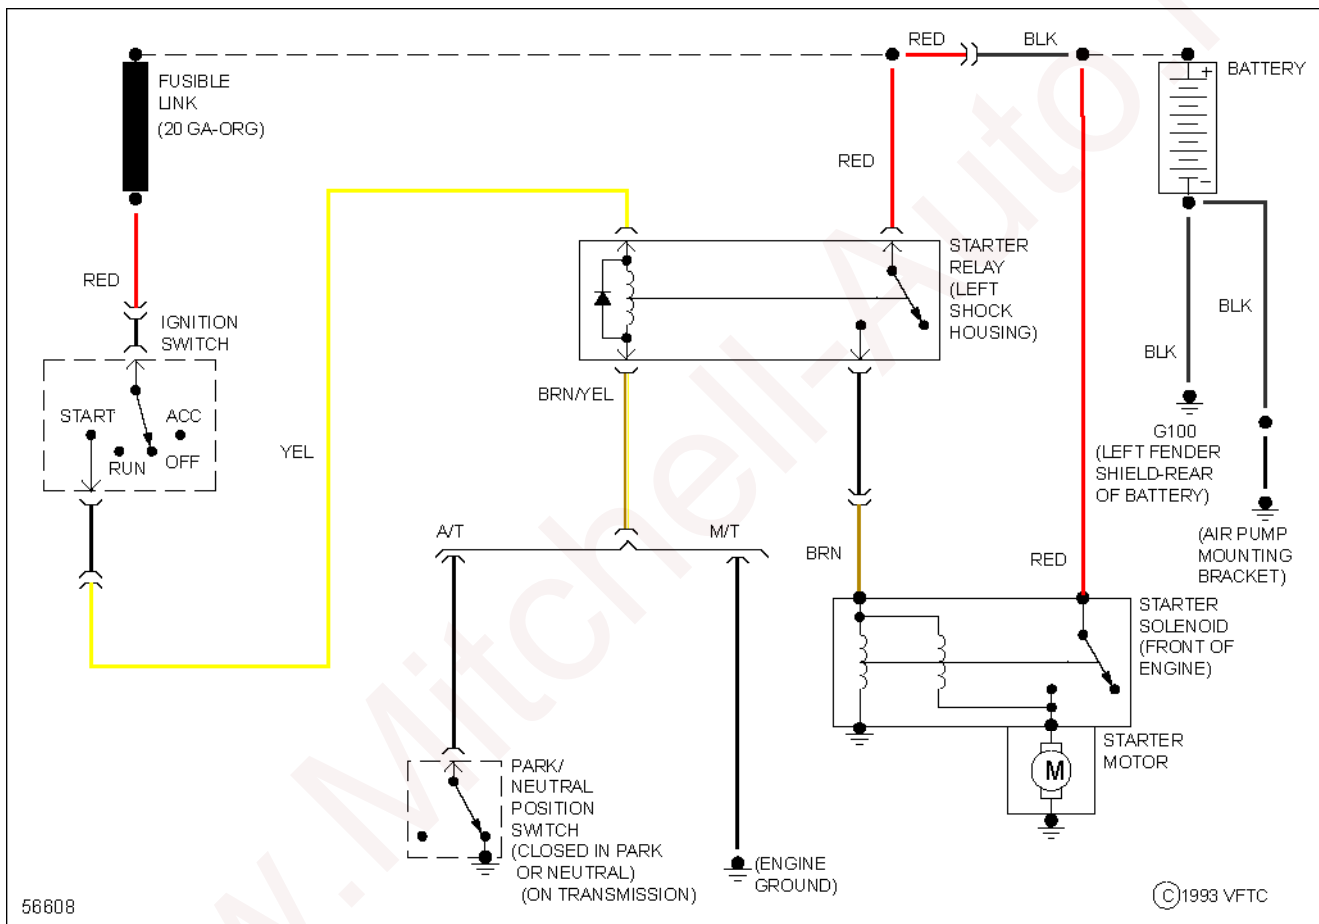

# 1985 Dodge Caravan LE

1985 System Wiring Diagrams Dodge - Caravan/Mini Ram Van

Fig. 14: 2.2L, Starting Circuit

2.6L