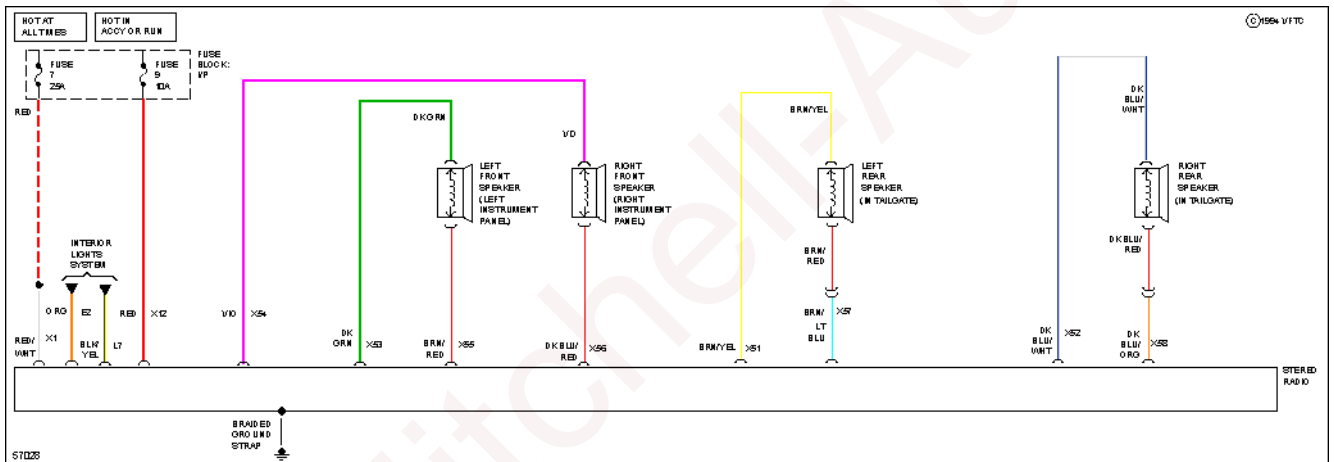

## 1985 System Wiring Diagrams Dodge - Caravan/Mini Ram Van

Fig. 12: Standard AM/FM Stereo Radio Circuit