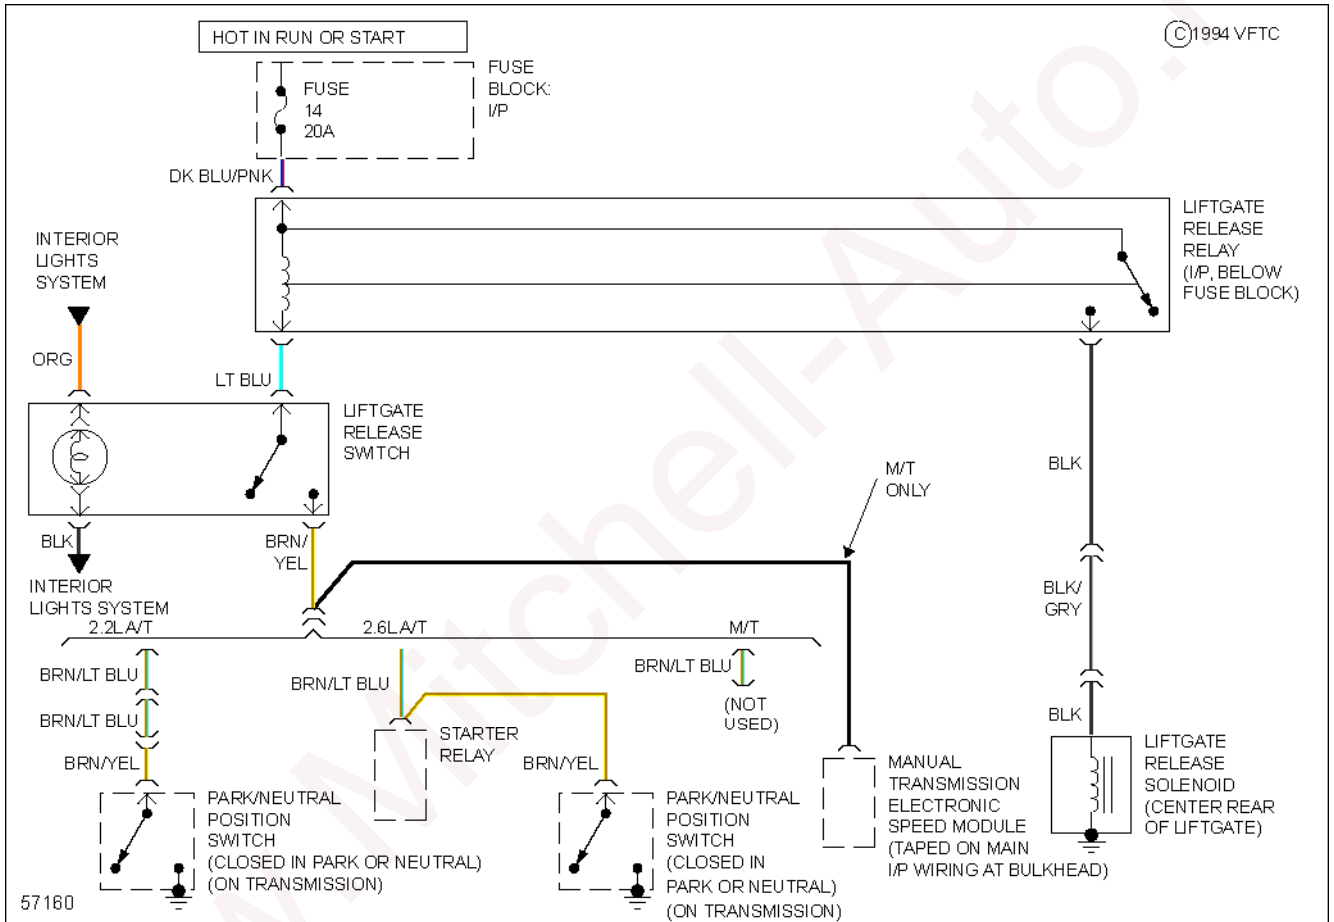

# 1985 Dodge Caravan LE

1985 System Wiring Diagrams Dodge - Caravan/Mini Ram Van

Fig. 17: Tailgate Release Circuit